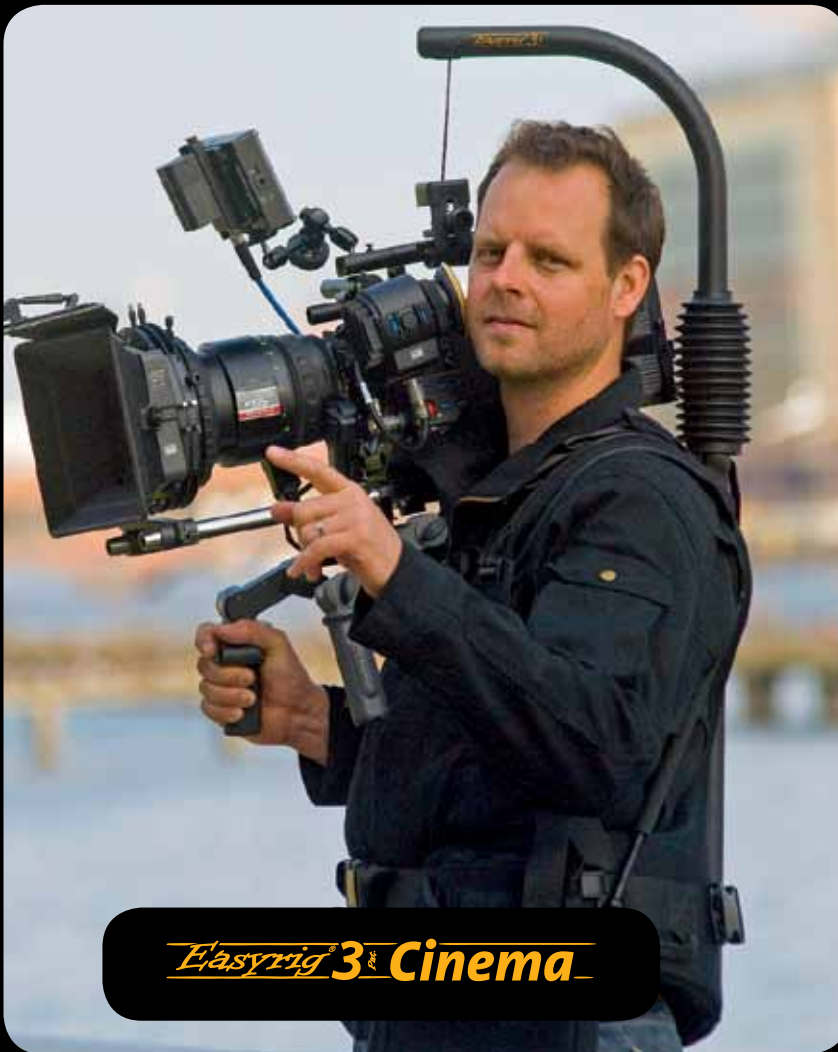

The Easyrig Collection

Easyrig **3 Cinema**

The **EASYRIG** portable camera support is ergonomically designed and reduces the static load on the back, neck and shoulder muscles, and transfers it down to the hips, the part of the body best designed to deal with it.

The **EASYRIG 3 Cinema** comes with two shoulder straps and carrying system that is stable on your body. You can order your **Easyrig 3 Cinema** with extended arm +130 mm (5 in) or +230 mm (9 in).

Technical details:

- Weight.....3,8 kg (8.3 lbs)
- Height (mounted) 90-100 cm (35.4 - 39.4 in)
- Height (folded)..... 60 cm (23.6 in)
- Suspension line (fully stretched).. 88 cm (34.6 in)
- Maximum waist, standard..... 145 cm (57 in)

Easyrig[®] 2,5 Pat.

Easyrig back saver

The Easyrig 2,5 has one shoulder strap, hip belt and back pad.

Easyrig 2,5 is the basic model of the Easyrig support system. It is not as steadily attached to your body as the Easyrig 3 Cinema.