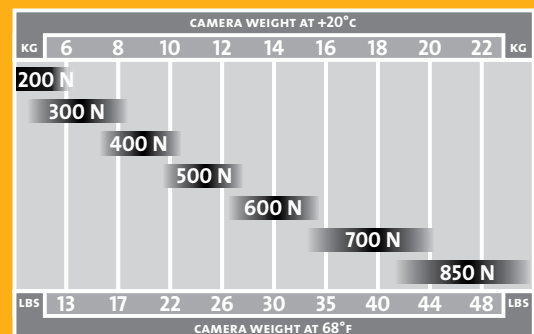

The **EASYRIG 3 Cinema** comes with two shoulder straps and carrying system that is stable on your body. You can order your **Easyrig 3 Cinema** with extended arm +130 mm (5 in) or +230 mm (9 in).

Technical details:

- Weight.....3,8 kg (8.3 lbs)
- Height (mounted) 90-100 cm (35.4 - 39.4 in)
- Height (folded)..... 60 cm (23.6 in)
- Suspension line (fully stretched).. 88 cm (34.6 in)
- Maximum waist, standard..... 145 cm (57 in)

The Maximum load is 15 kg (30 lbs) with the 600 N gas shock absorber.

Can be ordered with +130 mm (5 in) or +230 mm (9 in) adjustable arm.

Technical details:

Weight..... 3,1 kg (6.8 lbs)
 Height (mounted)90–100 cm (35.4 in–39.4 in)
 Height (folded)..... 60 cm (23.6 in)
 Suspension line (fully stretched).. 88 cm (34.6 in)
 Maximum waist, standard.....135 cm (53 in)

Technical details

- Weight.....3,1 kg (6.8 lbs)
- Height (mounted) 94 cm (37 in)
- Suspension line..... 100 cm (39 in)
- Capacity: Mini Standard.....2-4 kg (4-9 lbs)
- Mini Strong4-6 kg (9-13 lbs)
- Maximum waist, one size 140 cm (55 in)