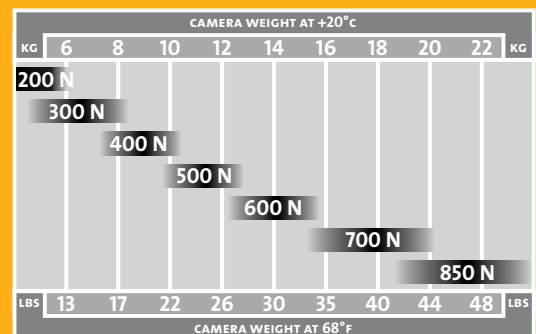

The **EASYRIG 3 Cinema** comes with two shoulder straps and carrying system that is stable on your body. You can order your **Easyrig 3 Cinema** with extended arm +130 mm (5 in) or +230 mm (9 in).

Technical details:

- Weight.....3,8 kg (8.3 lbs)
- Height (mounted) 90-100 cm (35.4 - 39.4 in)
- Height (folded)..... 60 cm (23.6 in)
- Suspension line (fully stretched).. 88 cm (34.6 in)
- Maximum waist, standard..... 145 cm (57 in)

The Maximum load is 15 kg (30 lbs) with the 600 N gas shock absorber.

Can be ordered with +130 mm (5 in) or +230 mm (9 in) adjustable arm.

Technical details:

Weight..... 3,1 kg (6.8 lbs)
 Height (mounted)90–100 cm (35.4 in–39.4 in)
 Height (folded)..... 60 cm (23.6 in)
 Suspension line (fully stretched).. 88 cm (34.6 in)
 Maximum waist, standard.....135 cm (53 in)

Technical details

- Weight.....3,1 kg (6.8 lbs)
- Height (mounted) 94 cm (37 in)
- Suspension line..... 100 cm (39 in)
- Capacity: Mini Standard.....2-4 kg (4-9 lbs)
- Mini Strong4-6 kg (9-13 lbs)
- Maximum waist, one size 140 cm (55 in)