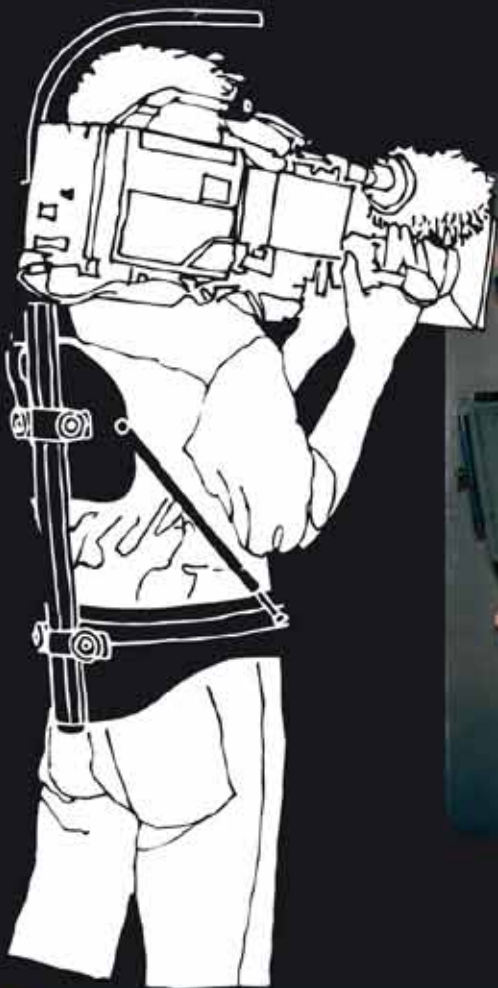

The Easyrig Collection

Easyrig **3 Cinema**

The **EASYRIG** portable camera support is ergonomically designed and reduces the static load on the back, neck and shoulder muscles, and transfers it down to the hips, the part of the body best designed to deal with it.

The **EASYRIG 3 Cinema** comes with two shoulder straps and carrying system that is stable on your body. You can order your **Easyrig 3 Cinema** with extended arm +130 mm (5 in) or +230 mm (9 in).

Technical details:

- Weight.....3,8 kg (8.3 lbs)
- Height (mounted) 90-100 cm (35.4 - 39.4 in)
- Height (folded)..... 60 cm (23.6 in)
- Suspension line (fully stretched).. 88 cm (34.6 in)
- Maximum waist, standard..... 145 cm (57 in)

Easyrig[®] 2,5 Pat.

Easyrig back saver

The Easyrig 2,5 has one shoulder strap, hip belt and back pad.

Easyrig 2,5 is the basic model of the Easyrig support system. It is not as steadily attached to your body as the Easyrig 3 Cinema.