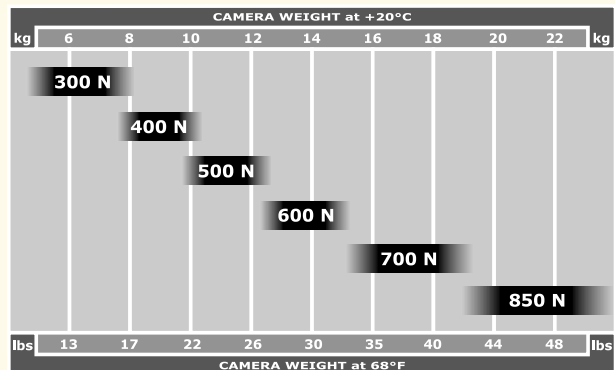

www.easyrig.com