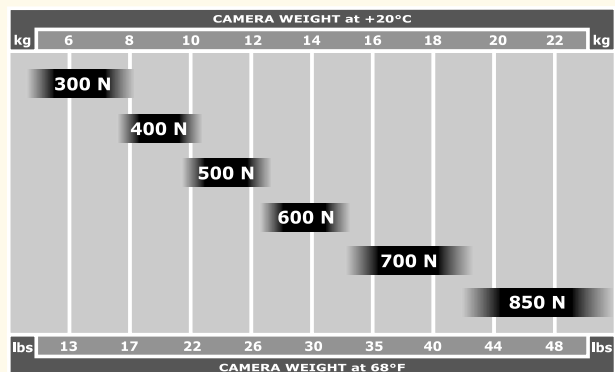

www.easyrig.com